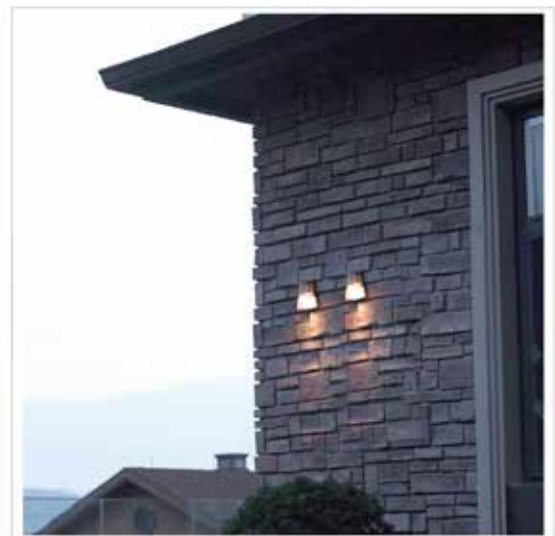

ZOA
LED EXTERIOR | LED OUTDOOR